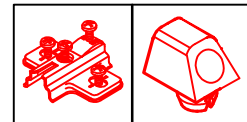

# US 50 B/ 60 B Varianto (Blocktype)

Montageanleitung / Notice de montage / Assembly instruction

2x 4x

2x 4x

Ø5mm  
4x

4x 14x

2x 6x 1x 4x 2x

3,5x15

Ø 5mm

2x 4x 1x 1x