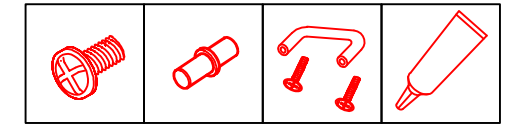

# US 50 B/ 60 B Varianto (Blocktype)

Montageanleitung / Notice de montage / Assembly instruction

2x 4x

2x 4x

Ø5mm  
4x

4x 14x

2x 6x 1x 4x 2x

3,5x15

Ø 5mm

2x 4x 1x 1x