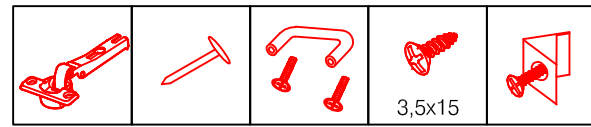

# US 50 B/ 60 B Varianto (Blocktype)

Montageanleitung / Notice de montage / Assembly instruction

2x 4x

2x 4x

Ø5mm  
4x

4x 14x

2x 6x 1x 4x 2x

3,5x15

Ø 5mm

2x 4x 1x 1x