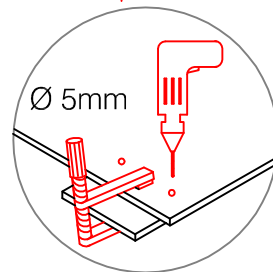

# US 50 B/ 60 B Varianto (Blocktype)

Montageanleitung / Notice de montage / Assembly instruction

2x 4x

2x 4x

Ø5mm  
4x

4x 14x

2x 6x 1x 4x 2x

3,5x15

Ø 5mm

2x 4x 1x 1x