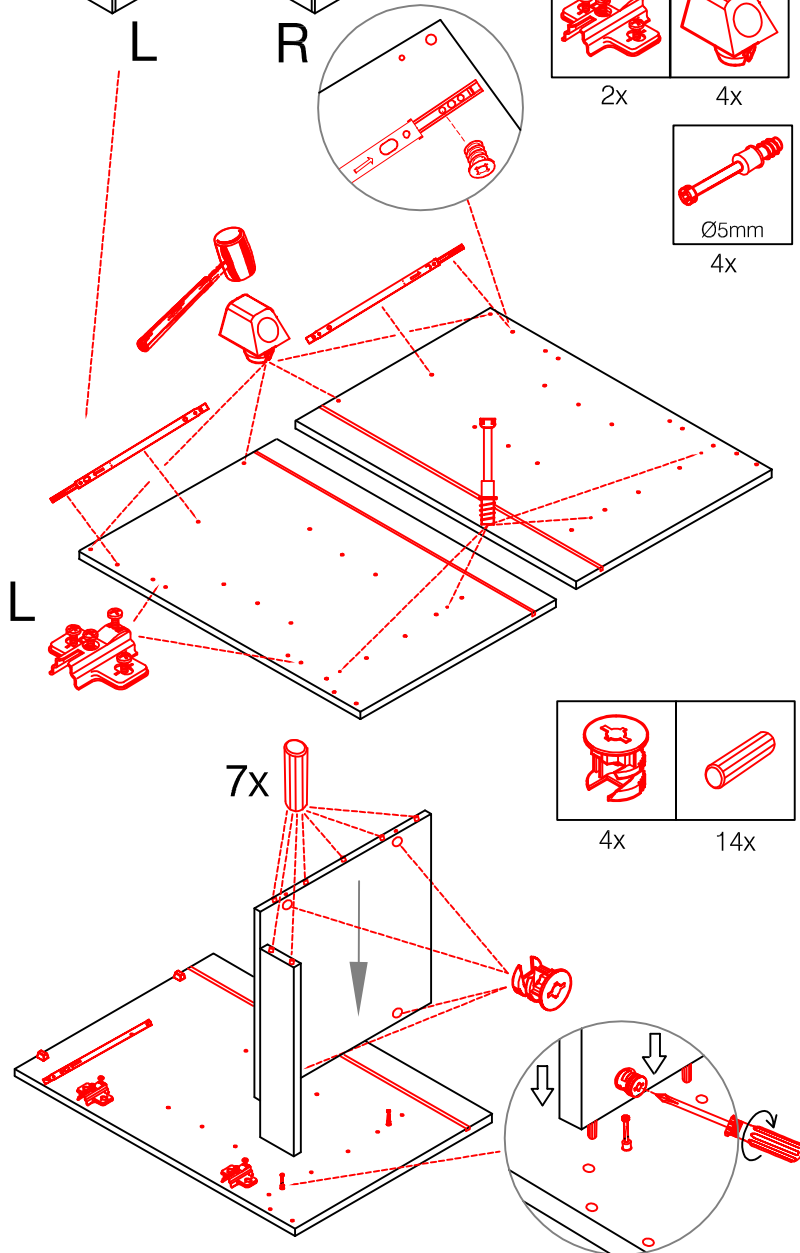

# US 50 B/ 60 B Varianto (Blocktype)

Montageanleitung / Notice de montage / Assembly instruction

2x 4x

2x 4x

Ø5mm  
4x

4x 14x

2x 6x 1x 4x 2x

3,5x15

Ø 5mm

2x 4x 1x 1x