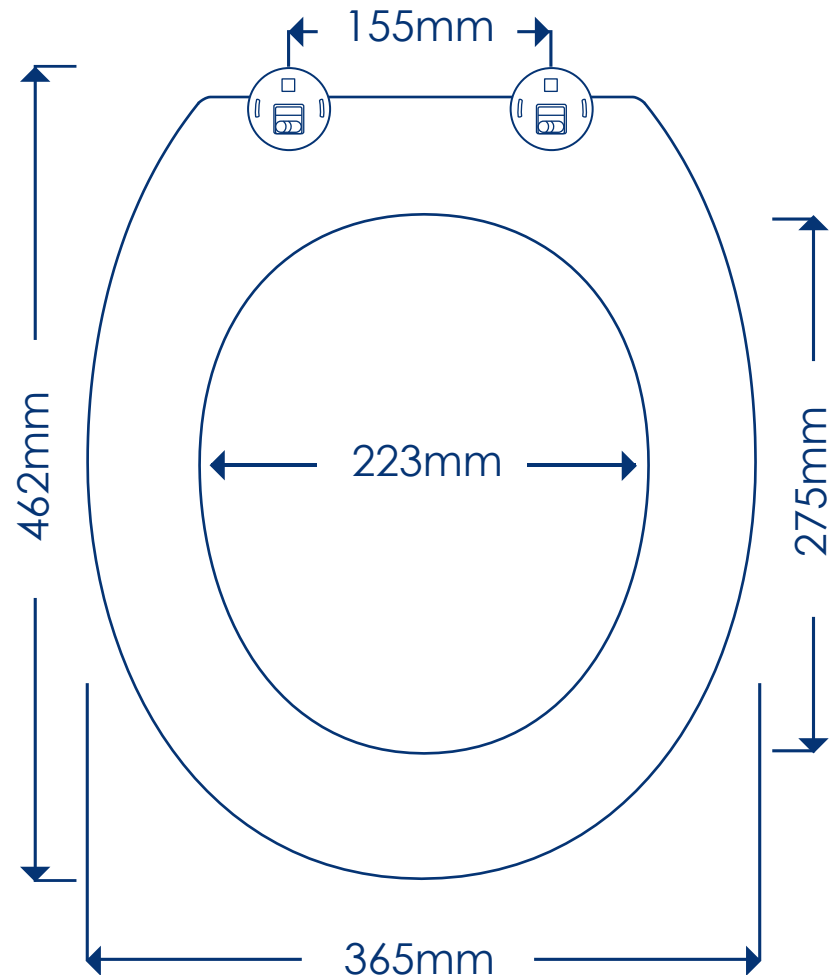

# Eastern Glory MILANO SHAPE dimensions

▲  
Lid

▲  
Ring