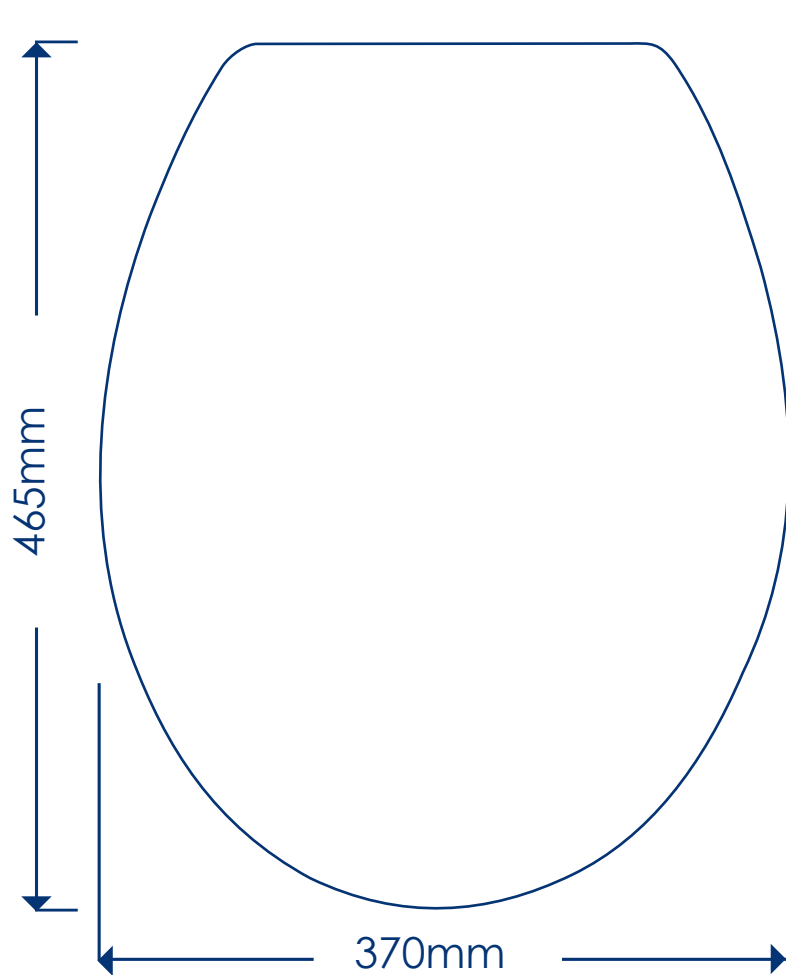

# Eastern Glory MILANO SHAPE dimensions

▲  
Lid

▲  
Ring