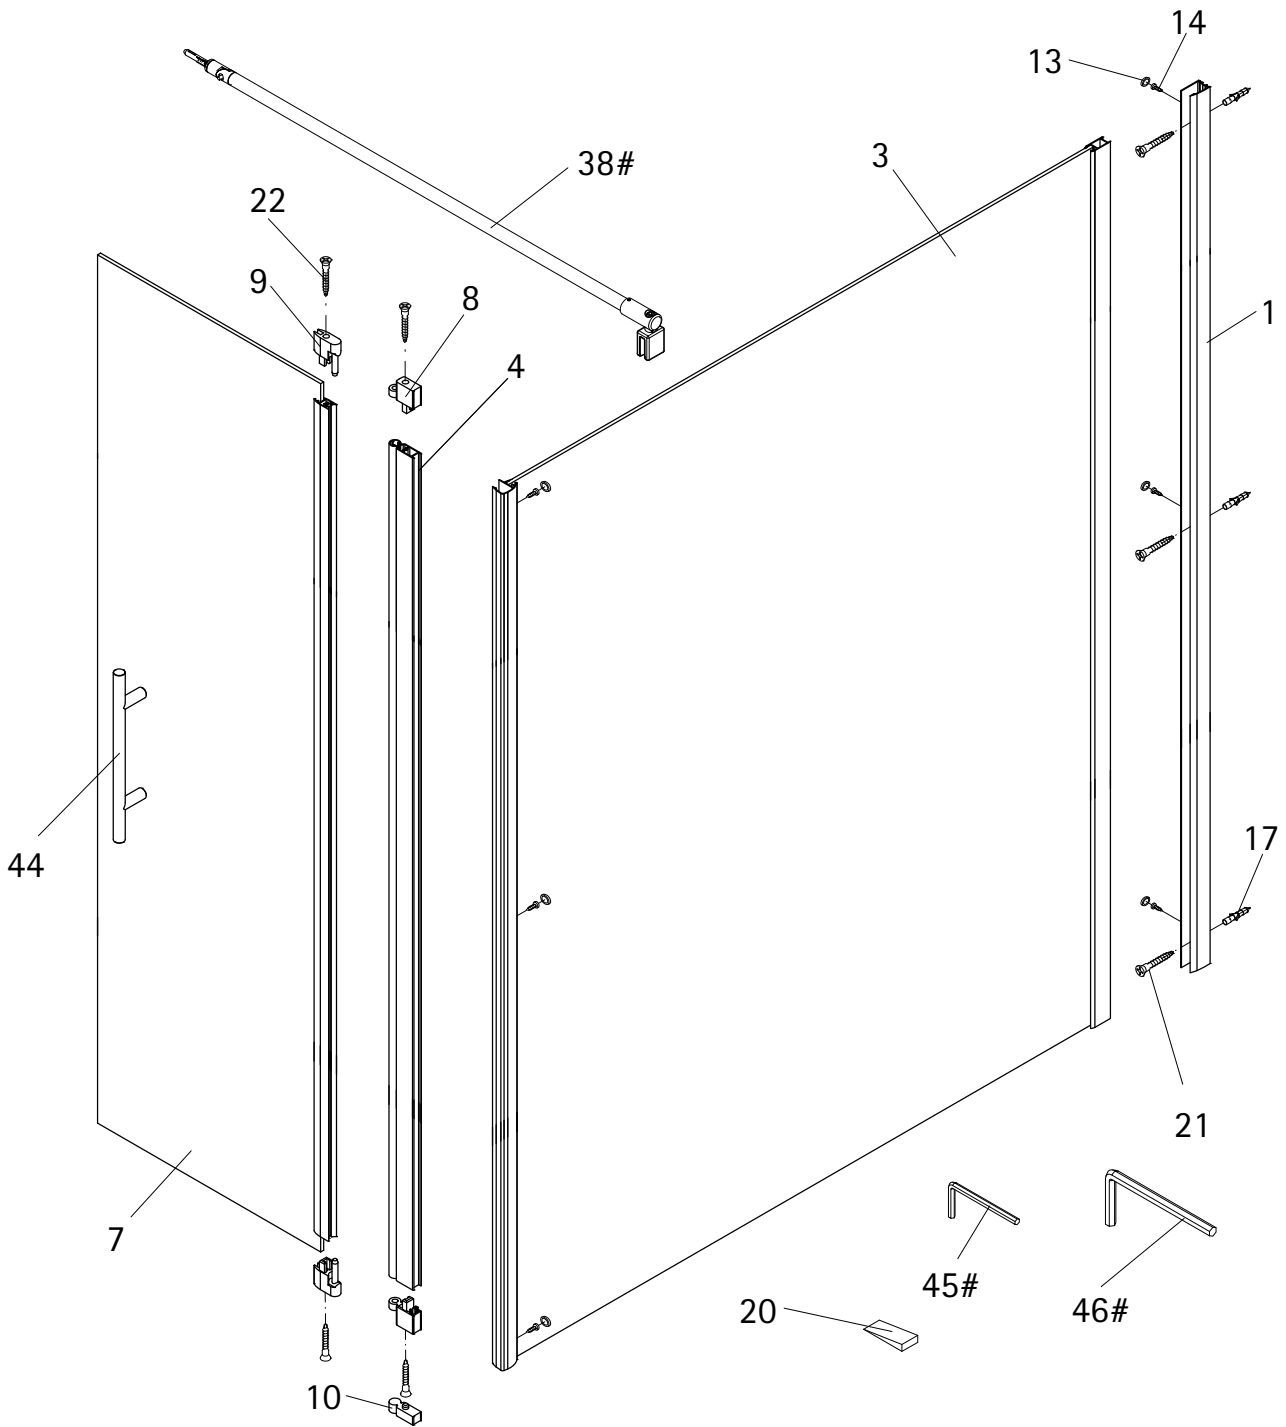

1234-5

Pos.	Bezeichnung	Ersatzteil-Nr.	Preis	Pos.	Bezeichnung	Ersatzteil-Nr.	Preis
1	2x Wandanschlussprofil	E 23230	34,95 €	21*	3x Linsen-Blechkopfschraube 4,2 x 45 mm		
3	1x Seitenwand			22*	4x Senkkopfschraube 3,5 x 45 mm		
4	1x Seitenwandprofil	E 23231	34,95 €	34	1x Abdeckkappe		
7	1x Tür			38#	1x Seitenwandabstützung komplett	E 23320	29,95 €
8	2x Drehlager	E 23080	14,95 €	44	1x Griff komplett	E 23140-17	29,95 €
9	2x Drehlager			45#	1x Innensechskantschlüssel 2		
10	1x Unterlegteil			46#	1x Innensechskantschlüssel 4		
13*	6x Abdeckkappe für Kappenschraube			47	1x Abdeckkappe		
14*	6x Kappenschraube 3,5 x 9,5 mm						
17*	3x Dübel S6						
20	1x Silikonkeil (6 Stk.)	E 23203	13,95 €				
					* Schrauben- und Abdeckkappenset	E 23200	22,95 €
					# optional