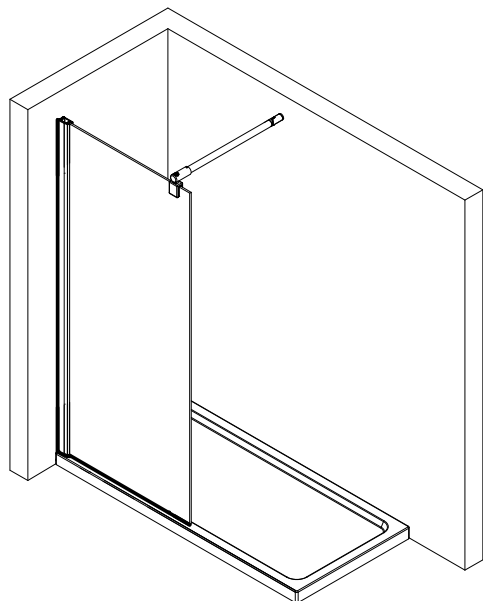

- Montageanleitung
- Assembly instructions
- Notice de montage
- Montagehandleiding
- Návod na montáž
- Instrucțiune de montaj
- Navodila za namestitev
- Installationstruktioener