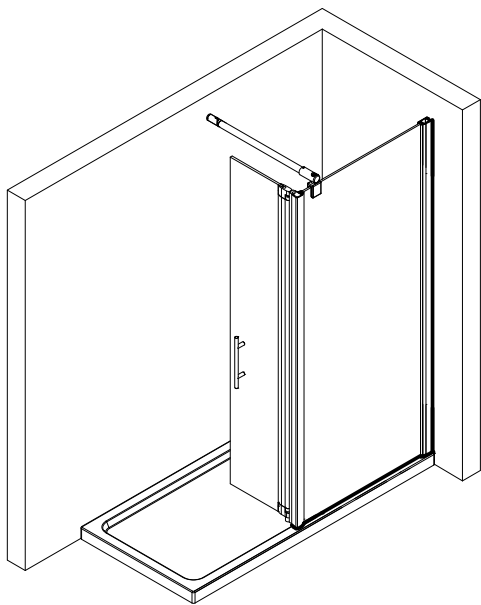

- Montageanleitung
- Assembly instructions
- Notice de montage
- Montagehandleiding
- Návod na montáž
- Instrucțiune de montaj
- Navodila za namestitev
- Installationstruktioener