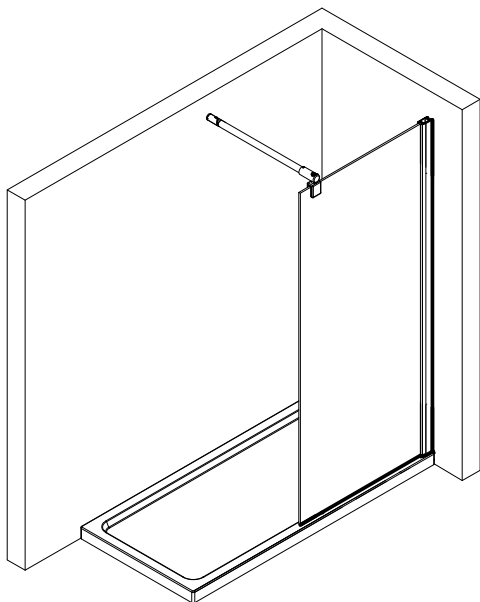

- Montageanleitung
- Assembly instructions
- Notice de montage
- Montagehandleiding
- Návod na montáž
- Instrucțiune de montaj
- Navodila za namestitev
- Installationstruktioener