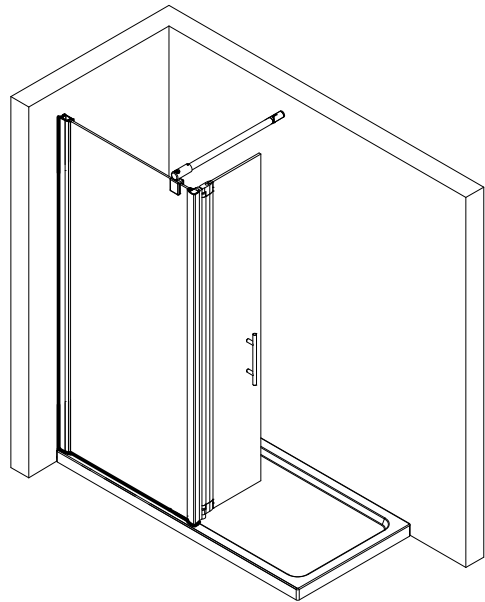

- Montageanleitung
- Assembly instructions
- Notice de montage
- Montagehandleiding
- Návod na montáž
- Instrucțiune de montaj
- Navodila za namestitev
- Installationstruktioener