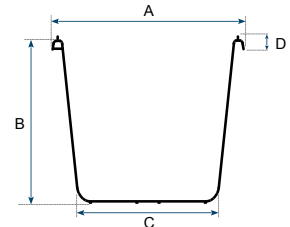

GRILINE-D 12 L bucket, knob handle, C-Scale

Basic data:

Content:	12 L
Weight:	392 Gram
Dimensions tolerance:	± 5 %
Volume / weight tolerance:	± 5 %

Dimensions:

Itemcode	EAN	Color	Material	Diameter Top (A)	Height (B)	Diameter Bottom (C)	Height brim including handle (D)	Pallet Quantity
EMM00120-0001	8713331007052	Black	LDPE	31 cm	25 cm	24,5 cm	25 mm	900 Pieces

Pallet configuration (800x1200mm)

Pallet quantity:	900 pcs.	
Layers per pallet:	1	
Stacks per layer:	11	
Total per stack:	75	
Stacks on top:	3 x 25	
Pallet height:	180 cm	

All information is indicative and has been carefully drawn up. Changes in product specifications and images or type errors are reserved.
No rights can be derived from this information, referring to our terms and conditions.