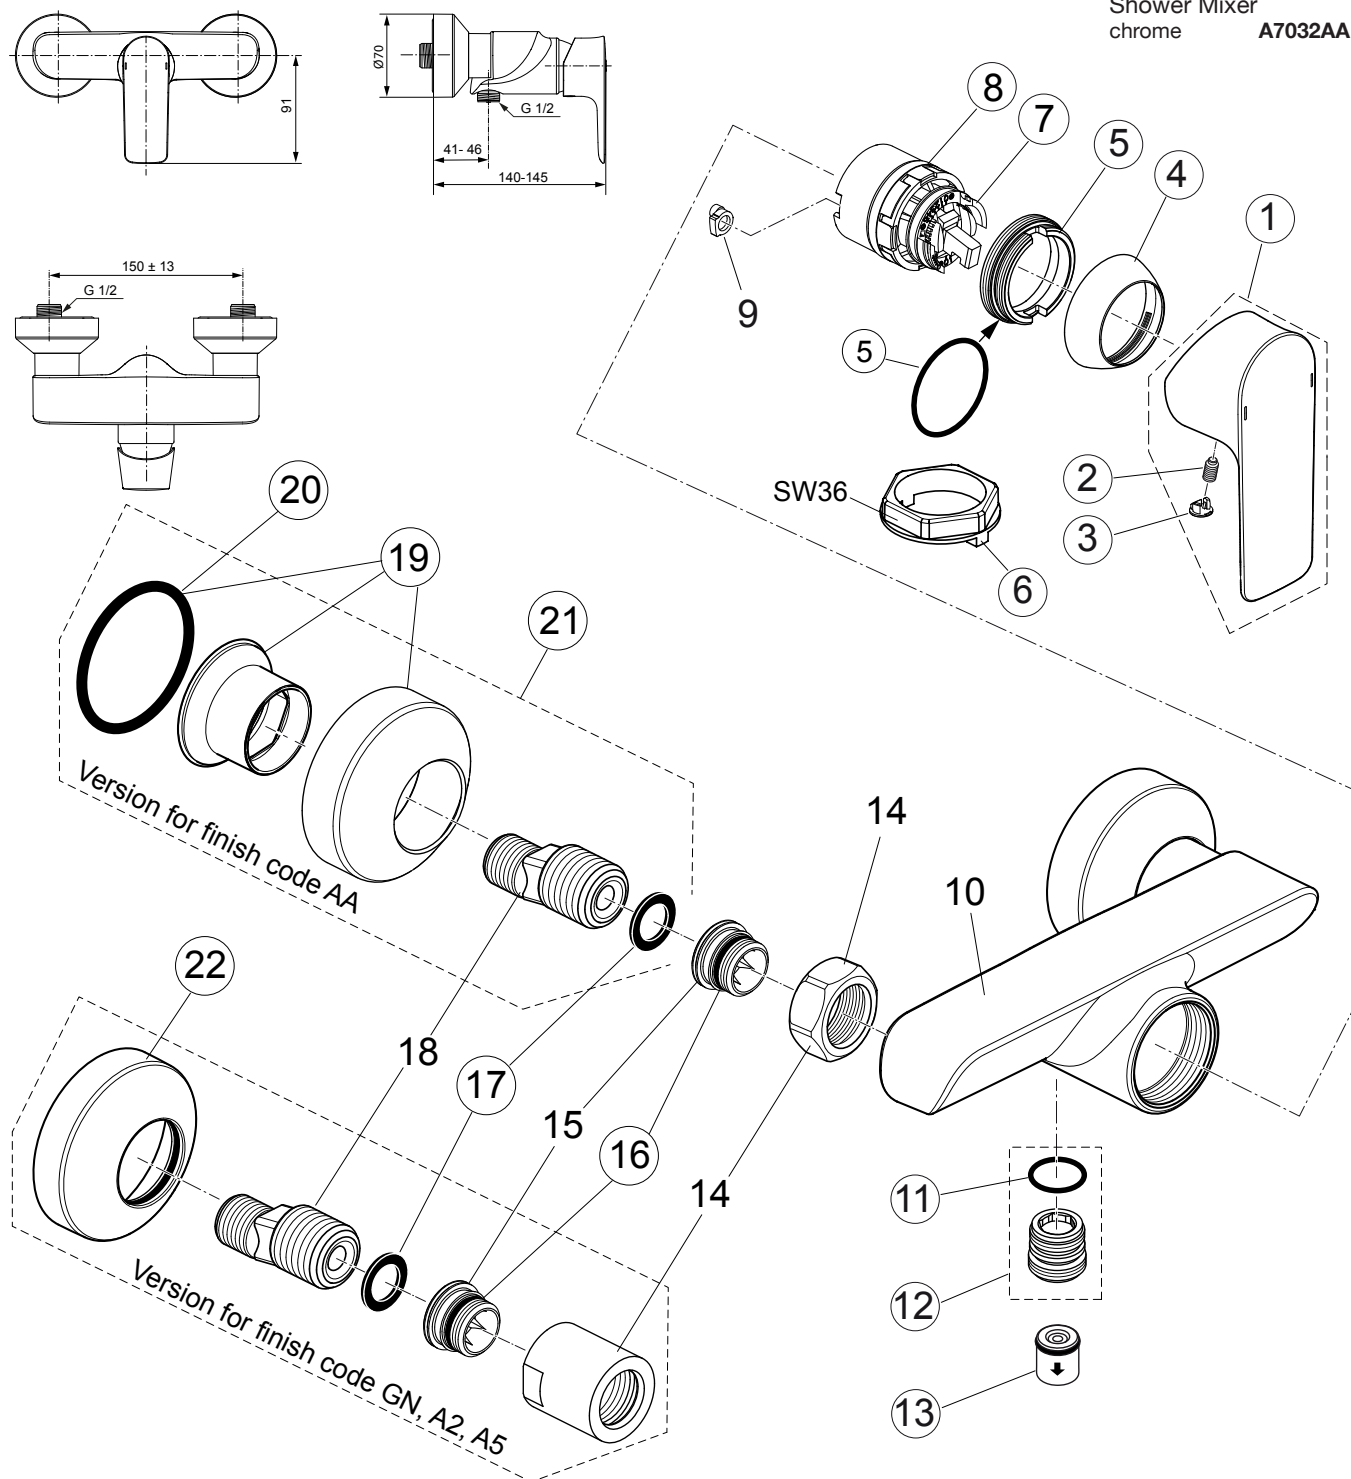

Connect Air A7032..

Ideal Standard

Produced since: Nov. 2019 - July 2021

Shower Mixer
chrome **A7032AA**

Replace XX with the appropriate finish code

Chrome = AA Silver Storm = GN Gold = A2 Magnetic Grey = A5

Example spare part order:
A 861 405 AA in Chrome

Pos.	Description	Part-Number	Qty.	Pos.	Description	Part-Number	Qty.
1	Lever cpl.	A 861 405 XX	1 Set	13	Non-return valve DW15	A 962 594 NU	2 pcs
2	Thread pin M5x5 DIN916	A 963 309 NU	1 Set	14	Coupling nut G3/4		
3	Handle plug	A 861 406 NU*	1 Set	15	Seat M19x1,5 left thread		
4	Cover cap	B 961 373 XX	1 pcs	16	O - ring Ø 15,6 x 1,78	A 961 182 NU	1 pcs
5	Thread ring + O-Ring + Key	B 961 374 NU	1 pcs	17	Fibre / Filter Ø24x15x2,4	A 961 139 NU	2 pcs
6	Key for pos. 5	B 960 650 NU	1 pcs	18	S-connector with low noise insert		
7	Hot limit stop	A 861 181 NU	1 pcs	19	Escutcheon cpl.	B 960 365 AA	2 Set
8	Cartridge Ø38 + Pos. 6 + 9	A 861 156 NU*	1 Set	20	O-ring Ø 53,5 x 5	A 963 840 NU	1 pcs
9	Pin (contained in Pos. 8)			21	S-connector w. Escutcheon	B 960 647 AA	2 Set
10	Body			22	S-connector cpl.	A 962 077 XX	1 Set
11	O - ring Ø 17 x 2	A 961 810 NU	2 pcs				
12	Nipple G1/2 outside cpl.	A 963 651 NU	1 Set				

*Universal set (not all parts needed)