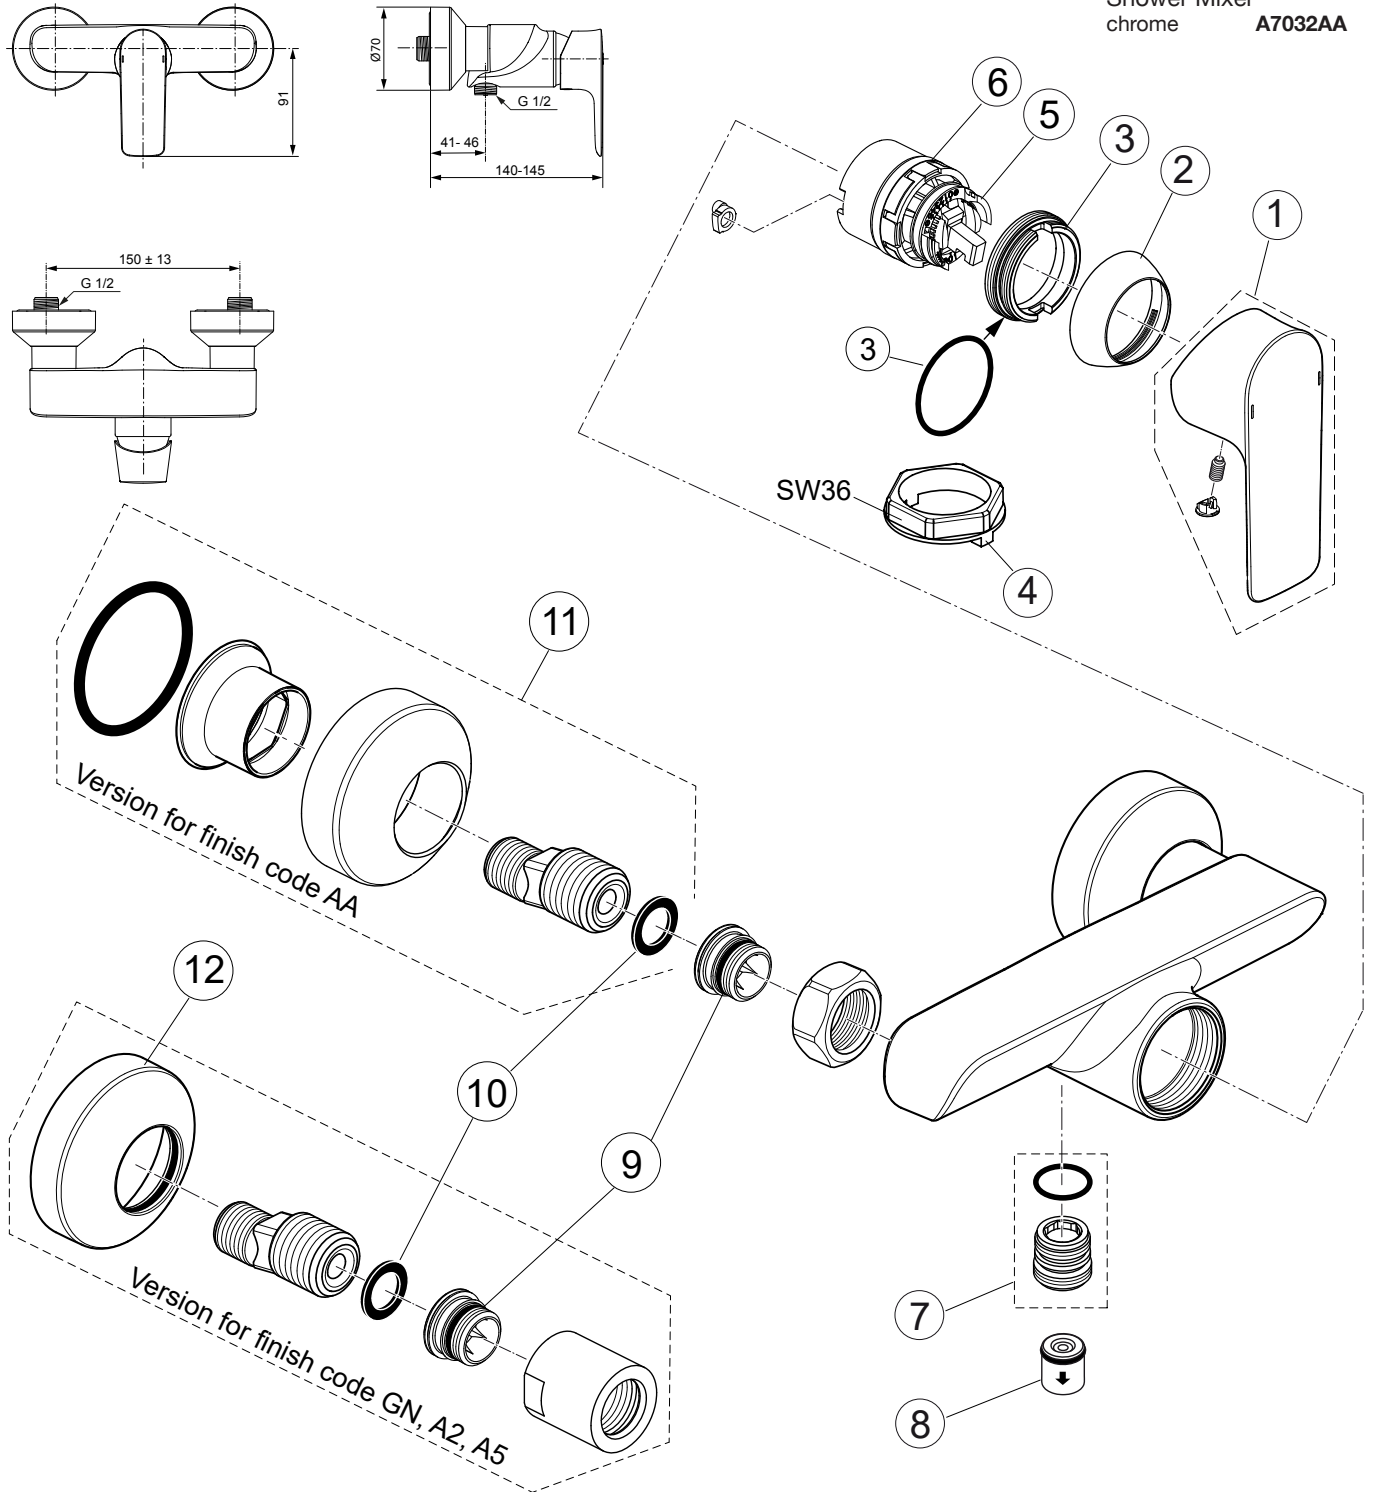

Produced since: **July 2021**

Shower Mixer
chrome **A7032AA**

Replace **XX** with the appropriate finish code

Chrome = AA Silver Storm = GN Gold = A2 Magnetic Grey = A5

Example spare part order:

A 861 405 AA in Chrome

Pos.	Description	Part-Number	Qty.	Pos.	Description	Part-Number	Qty.
1	Lever cpl.	A 861 405 XX	1 Set	11	S-connector w. Escutcheon	B 960 647 AA	1 Set
2	Cover cap	B 961 373 XX	1 pcs	12	Escutcheon + O-Ring 32,2x3	A 962 077 XX	1 pcs
3	Thread ring + O-Ring + Key	B 961 374 NU	1 pcs	<i>*Universal set (not all parts needed)</i>			
4	Key for pos. 3	B 960 650 NU	1 pcs				
5	Hot limit stop	A 861 181 NU	1 pcs				
6	Cartridge Ø38 + Pos. 4	A 861 156 NU*	1 Set				
7	Nipple G1/2 outside cpl.	A 963 651 NU	1 Set				
8	Non-return valve DW15	A 962 594 NU	2 pcs				
9	O - ring Ø 15,6 x 1,78	A 961 182 NU	1 pcs				
10	Fibre / Filter Ø24x15x2,4	A 961 139 NU	2 pcs