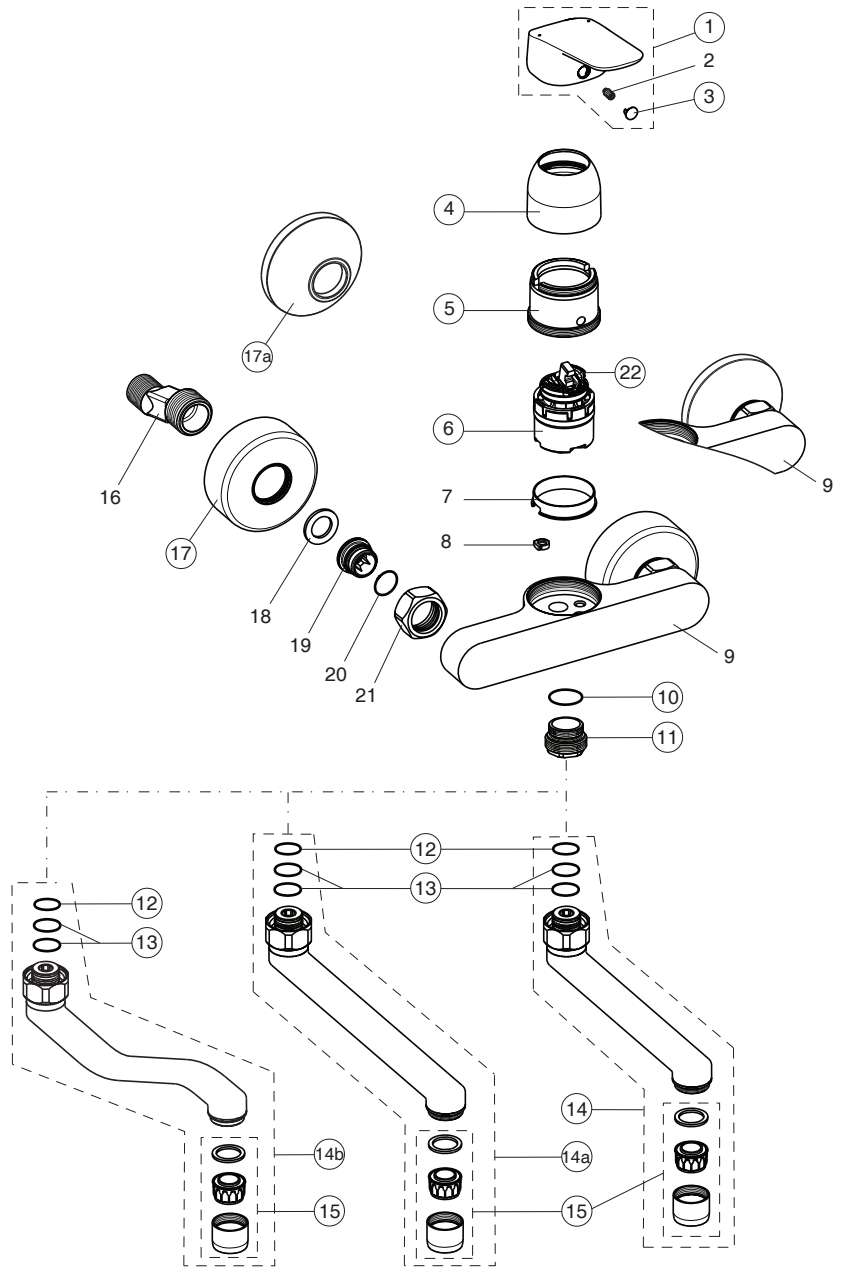

## B1717AA BC954AA

## B1730AA BC959AA

## B5128AA

Pos.	Signify	Spare parts-Nr.	Quantity	Pos.	Signify	Spare parts-Nr.	Quantity
1	Lever, w/logo-set	B961375AA	1 Pcs.	14a	Sub.spout 200mm-compl.	B960351AA	1 Set
2	Screw M5x8		1 Pcs.	14b	Sub.spout 235mm-compl.	B964635AA	1 Set
3	Cap decorative	B960473AA	1 Pcs.	15	Perlator M22x1-B	B964945AA	1 Pcs.
4	Rosette M41x1.5	B961386AA	1 Pcs.	16	Aerator M22x1-1G	B960884AA**	1 Pcs.
5+pos.7	Screw M41x1.5/M46x1.5	B961387NU	1 Pcs.	16	S-connections		2 Pcs.
6	Cartridge Ø38mm, w/click	A861156NU*	1 Pcs.	17	Escutcheon	B960242AA	1 Pcs.
7	Support ring		1 Pcs.	17a	Rosette	A963489AA	1 Pcs.
8	Pin		1 Pcs.	18	Fiber ring Ø24x15x2		2 Pcs.
9	Body shower		1 Pcs.	19	Nipple M19x1.5LH		2 Pcs.
10	O-Ring Ø18.2x1.7	A961640NU	2 Pcs.	20	O-Ring Ø15.6x1.78		2 Pcs.
11	Nipple M22x1-G3/4	B960286AA	1 Pcs.	21	Coupling nut		2 Pcs.
12	O-Ring Ø13.1x1.6		1 Pcs.	22	Hot limit stop	A861181NU	1 Pcs.
13	O-Ring Ø13x2.5	A962728NU	2 Pcs.				
14	Sub.spout 160mm-compl.	B960930AA	1 Set				

\*\* for BC954AA