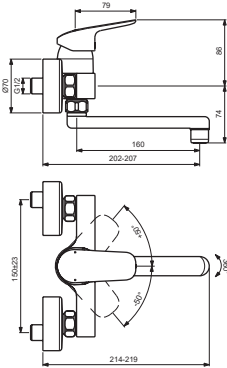

## B1717AA BC954AA

## B1730AA BC959AA

## B5128AA

Pos.	Signify	Spare parts-Nr.	Quantity	Pos.	Signify	Spare parts-Nr.	Quantity
1	Lever, w/logo-set	B961375AA	1 Pcs.	14a	Sub.spout 200mm-compl.	B960351AA	1 Set
2	Screw M5x8		1 Pcs.	14b	Sub.spout 235mm-compl.	B964635AA	1 Set
3	Cap decorative	B960473AA	1 Pcs.	15	Perlator M22x1-B	B964945AA	1 Pcs.
4	Rosette M41x1.5	B961386AA	1 Pcs.	16	Aerator M22x1-1G	B960884AA**	1 Pcs.
5+pos.7	Screw M41x1.5/M46x1.5	B961387NU	1 Pcs.	16	S-connections		2 Pcs.
6	Cartridge Ø38mm, w/click	A861156NU*	1 Pcs.	17	Escutcheon	B960242AA	1 Pcs.
7	Support ring		1 Pcs.	17a	Rosette	A963489AA	1 Pcs.
8	Pin		1 Pcs.	18	Fiber ring Ø24x15x2		2 Pcs.
9	Body shower		1 Pcs.	19	Nipple M19x1.5LH		2 Pcs.
10	O-Ring Ø18.2x1.7	A961640NU	2 Pcs.	20	O-Ring Ø15.6x1.78		2 Pcs.
11	Nipple M22x1-G3/4	B960286AA	1 Pcs.	21	Coupling nut		2 Pcs.
12	O-Ring Ø13.1x1.6		1 Pcs.	22	Hot limit stop	A861181NU	1 Pcs.
13	O-Ring Ø13x2.5	A962728NU	2 Pcs.				
14	Sub.spout 160mm-compl.	B960930AA	1 Set				

\*\* for BC954AA