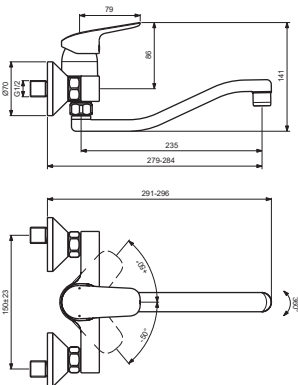

## B1717AA BC954AA

## B1730AA BC959AA

## B5128AA

Pos.	Signify	Spare parts-Nr.	Quantity	Pos.	Signify	Spare parts-Nr.	Quantity
1	Lever, w/logo-set	B961375AA	1 Pcs.	14a	Sub.spout 200mm-compl.	B960351AA	1 Set
2	Screw M5x8		1 Pcs.	14b	Sub.spout 235mm-compl.	B964635AA	1 Set
3	Cap decorative	B960473AA	1 Pcs.	15	Perlator M22x1-B	B964945AA	1 Pcs.
4	Rosette M41x1.5	B961386AA	1 Pcs.	16	Aerator M22x1-1G	B960884AA**	1 Pcs.
5+pos.7	Screw M41x1.5/M46x1.5	B961387NU	1 Pcs.	16	S-connections		2 Pcs.
6	Cartridge Ø38mm, w/click	A861156NU*	1 Pcs.	17	Escutcheon	B960242AA	1 Pcs.
7	Support ring		1 Pcs.	17a	Rosette	A963489AA	1 Pcs.
8	Pin		1 Pcs.	18	Fiber ring Ø24x15x2		2 Pcs.
9	Body shower		1 Pcs.	19	Nipple M19x1.5LH		2 Pcs.
10	O-Ring Ø18.2x1.7	A961640NU	2 Pcs.	20	O-Ring Ø15.6x1.78		2 Pcs.
11	Nipple M22x1-G3/4	B960286AA	1 Pcs.	21	Coupling nut		2 Pcs.
12	O-Ring Ø13.1x1.6		1 Pcs.	22	Hot limit stop	A861181NU	1 Pcs.
13	O-Ring Ø13x2.5	A962728NU	2 Pcs.				
14	Sub.spout 160mm-compl.	B960930AA	1 Set				

\*\* for BC954AA