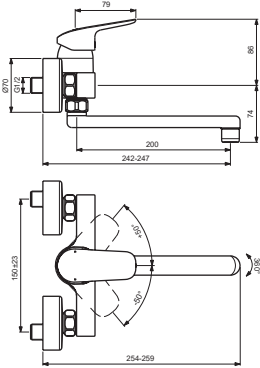

## B1717AA BC954AA

## B1730AA BC959AA

## B5128AA

Pos.	Signify	Spare parts-Nr.	Quantity	Pos.	Signify	Spare parts-Nr.	Quantity
1	Lever, w/logo-set	B961375AA	1 Pcs.	14a	Sub.spout 200mm-compl.	B960351AA	1 Set
2	Screw M5x8		1 Pcs.	14b	Sub.spout 235mm-compl.	B964635AA	1 Set
3	Cap decorative	B960473AA	1 Pcs.	15	Perlator M22x1-B	B964945AA	1 Pcs.
4	Rosette M41x1.5	B961386AA	1 Pcs.	16	Aerator M22x1-1G	B960884AA**	1 Pcs.
5+pos.7	Screw M41x1.5/M46x1.5	B961387NU	1 Pcs.	16	S-connections		2 Pcs.
6	Cartridge Ø38mm, w/click	A861156NU*	1 Pcs.	17	Escutcheon	B960242AA	1 Pcs.
7	Support ring		1 Pcs.	17a	Rosette	A963489AA	1 Pcs.
8	Pin		1 Pcs.	18	Fiber ring Ø24x15x2		2 Pcs.
9	Body shower		1 Pcs.	19	Nipple M19x1.5LH		2 Pcs.
10	O-Ring Ø18.2x1.7	A961640NU	2 Pcs.	20	O-Ring Ø15.6x1.78		2 Pcs.
11	Nipple M22x1-G3/4	B960286AA	1 Pcs.	21	Coupling nut		2 Pcs.
12	O-Ring Ø13.1x1.6		1 Pcs.	22	Hot limit stop	A861181NU	1 Pcs.
13	O-Ring Ø13x2.5	A962728NU	2 Pcs.				
14	Sub.spout 160mm-compl.	B960930AA	1 Set				

\*\* for BC954AA