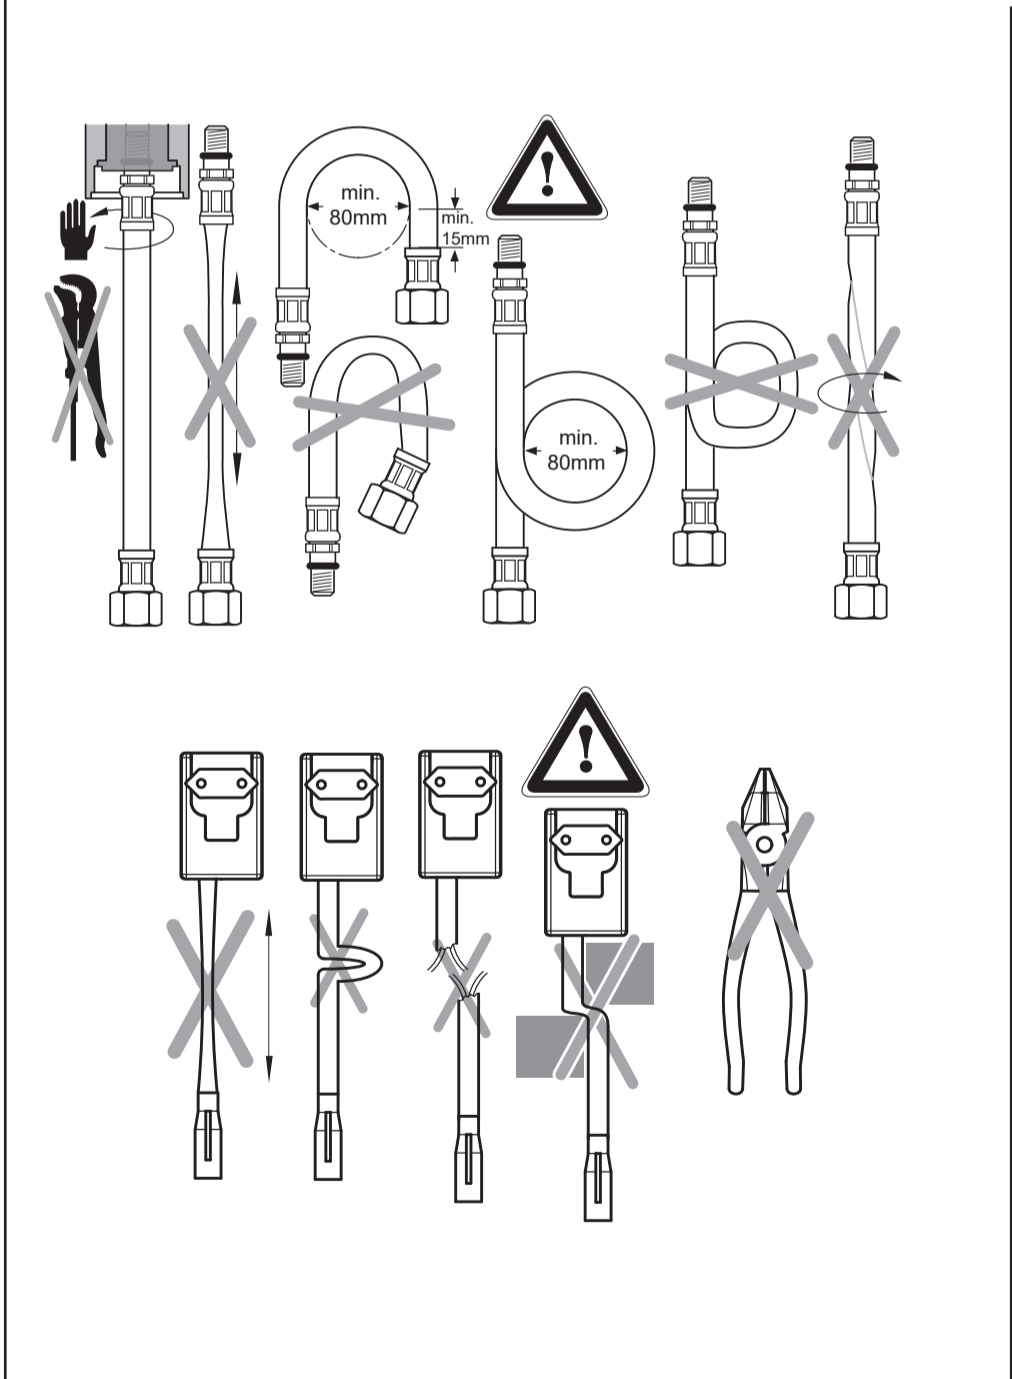

Ideal Standard

SENSORFLOW NEW

A 7556 .. A 7557 ..

0421 / A 868 889
 Made in Germany

Ideal Standard International NV
 Corporate Village - Gent Building
 Da Vincilaan 2
 1935 Zaventem
 Belgium

www.idealstandardinternational.com