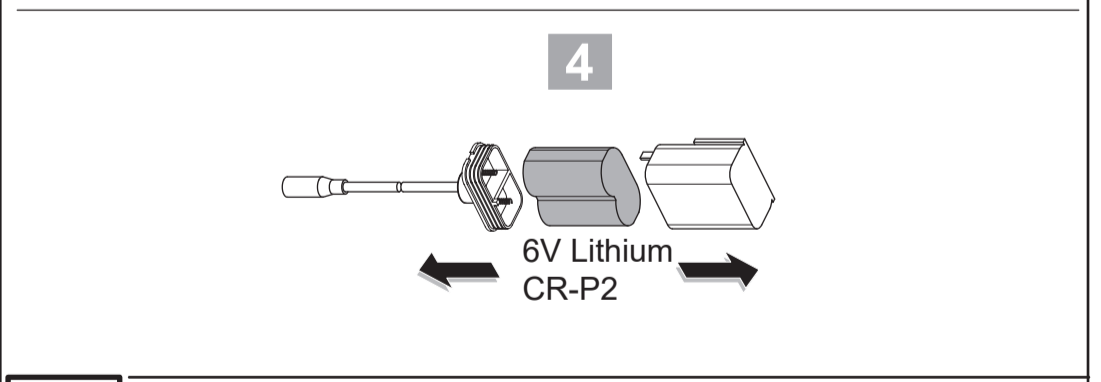

Ideal Standard

SENSORFLOW NEW

A 7556 .. A 7557 ..

0421 / A 868 889
 Made in Germany

Ideal Standard International NV
 Corporate Village - Gent Building
 Da Vincilaan 2
 1935 Zaventem
 Belgium

www.idealstandardinternational.com