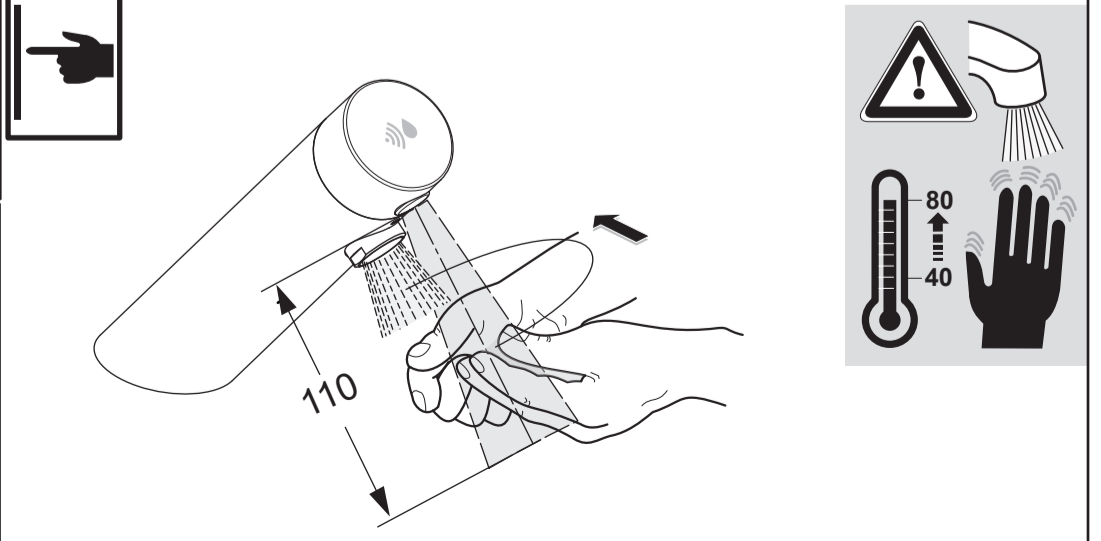

Ideal Standard

SENSORFLOW NEW

A 7556 .. A 7557 ..

0421 / A 868 889
 Made in Germany

Ideal Standard International NV
 Corporate Village - Gent Building
 Da Vincilaan 2
 1935 Zaventem
 Belgium

www.idealstandardinternational.com