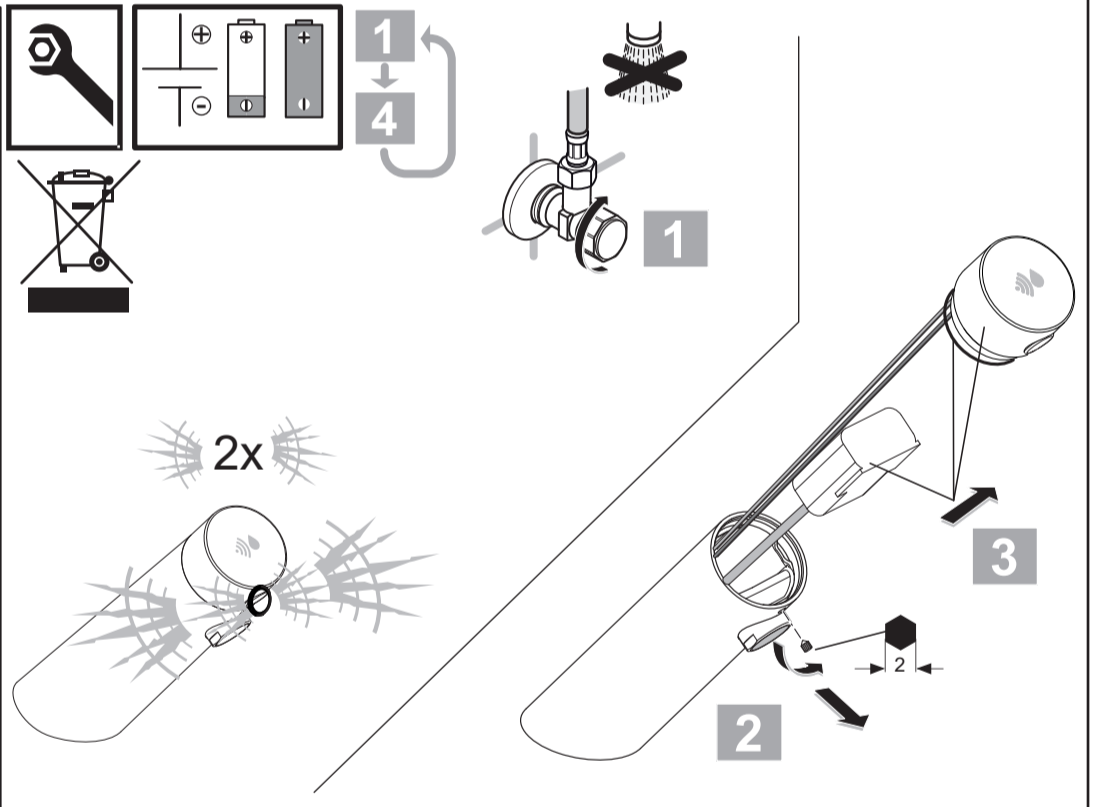

Ideal Standard

SENSORFLOW NEW

A 7556 .. A 7557 ..

0421 / A 868 889
 Made in Germany

Ideal Standard International NV
 Corporate Village - Gent Building
 Da Vincilaan 2
 1935 Zaventem
 Belgium

www.idealstandardinternational.com