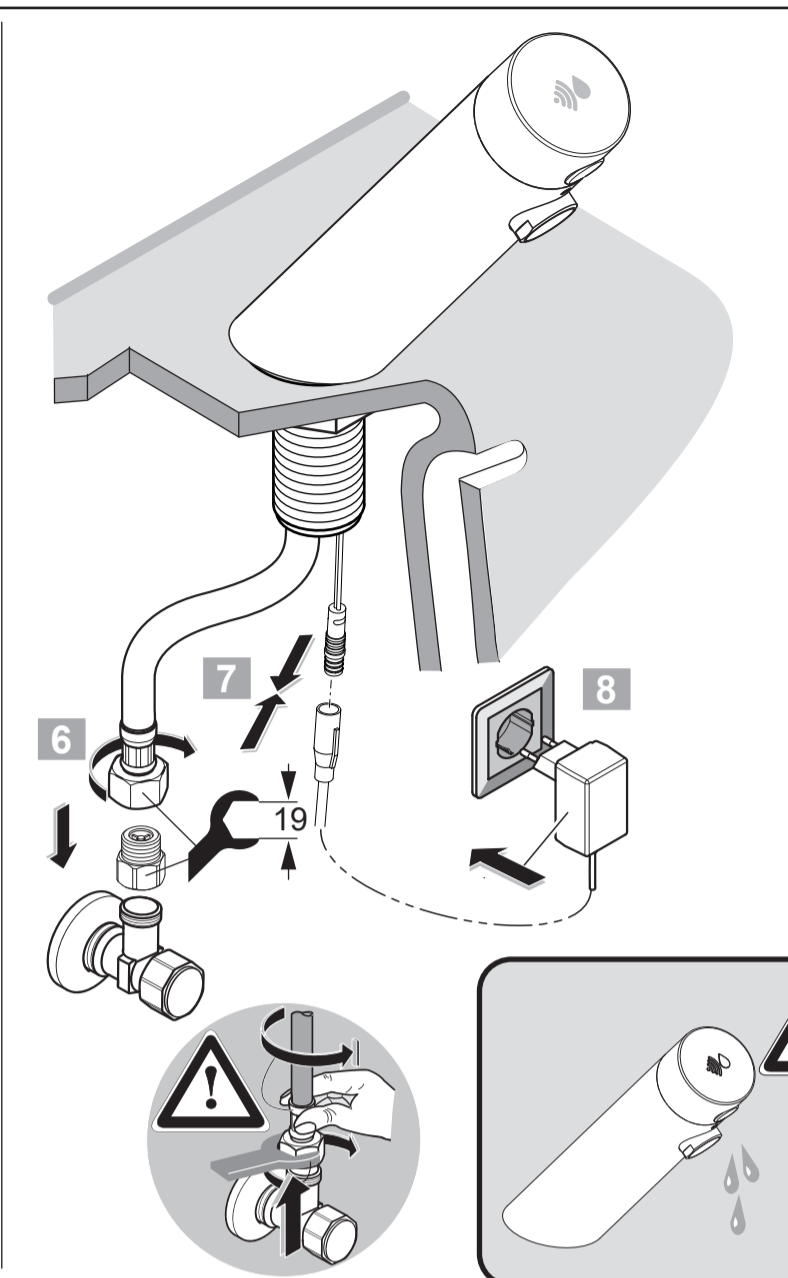

Ideal Standard

SENSORFLOW NEW

A 7556 .. A 7557 ..

0421 / A 868 889
 Made in Germany

Ideal Standard International NV
 Corporate Village - Gent Building
 Da Vincilaan 2
 1935 Zaventem
 Belgium

www.idealstandardinternational.com