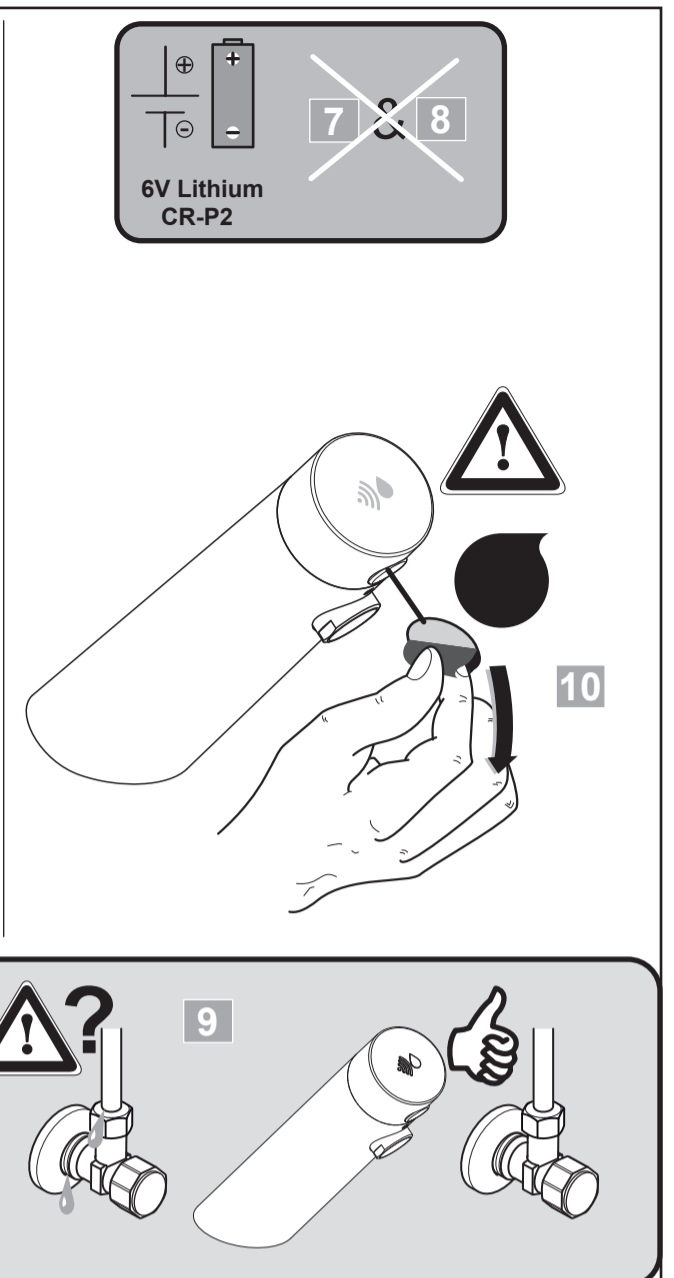

Ideal Standard

SENSORFLOW NEW

A 7556 .. A 7557 ..

0421 / A 868 889
 Made in Germany

Ideal Standard International NV
 Corporate Village - Gent Building
 Da Vincilaan 2
 1935 Zaventem
 Belgium

www.idealstandardinternational.com