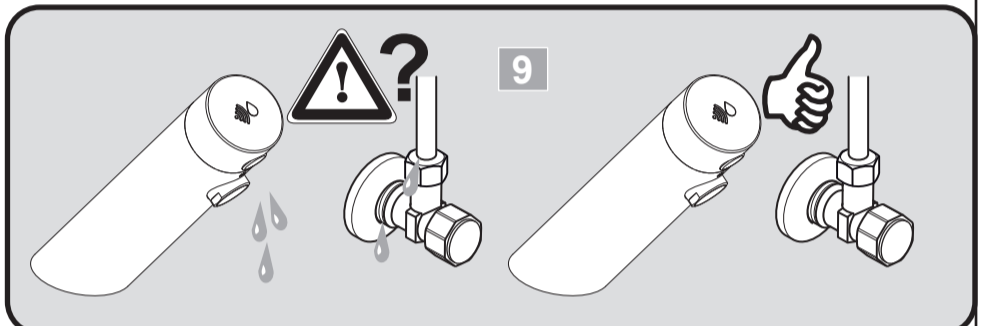

Ideal Standard

SENSORFLOW NEW

A 7556 .. A 7557 ..

0421 / A 868 889
 Made in Germany

Ideal Standard International NV
 Corporate Village - Gent Building
 Da Vincilaan 2
 1935 Zaventem
 Belgium

www.idealstandardinternational.com