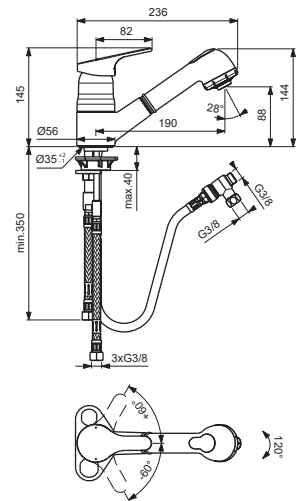

ND = Version for low pressure

**BC147AA**

Pos.	Signify	Spare parts-Nr.	Quantity	Pos.	Signify	Spare parts-Nr.	Quantity
1	Lever-set	B961466AA	1 Set				
2	Cap decorative	B960473AA	1 Pcs.				
3	Escutcheon	B964676AA	1 Pcs.				
4	Cartridge Ø47mm	A960500NU	1 Pcs.				
5	Plastic insert	A960911NU	1 Pcs.				
6	Assembly for kitchen	A962356NU	1 Set				
7	Flex hose G3/8 /L445	A963600NU	1 Pcs.				
8	Hose L1500mm--COMBI	B964682AA	1 Pcs.				
9	Shower	B964681AA	1 Pcs.				
10	T-Stueck	A962630NU	1 Pcs.				
11	Connecting set,ND	B960465AA	1 Set.				
12	Non return valve	B961346NU	1 Pcs.				