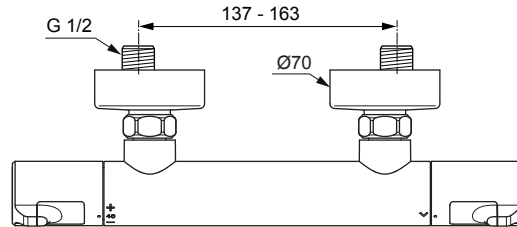

# Ceratherm T50 A7214..

Ideal Standard

Produced from: Dez. 2019

Shower Thermostat  
chrome **A7214AA**

Pos.	Description	Part-Number	Qty.	Pos.	Description	Part-Number	Qty.
1	Handle cpl.	<b>A 861 382 AA</b>	1 Set				
2	Thermostatic Cartridge cpl.	<b>A 861 371 NU</b>	1 pcs				
3	Stopping	<b>A 861 373 NU</b>	1 pcs				
4	Cartridge G1/2 180° cpl.	<b>A 861 245 NU*</b>	1 Set				
5	Nipple G1/2 outside cpl.	<b>A 861 374 NU</b>	1 Set				
6	Non-return valve	<b>A 861 372 NU</b>	1 Set				
7	Escutcheon	<b>B 960 242 AA</b>	1 pcs				
8	Warp over shelf	<b>A 7215 AA</b>	1 pcs				

*\*Universal set (not all parts needed)*