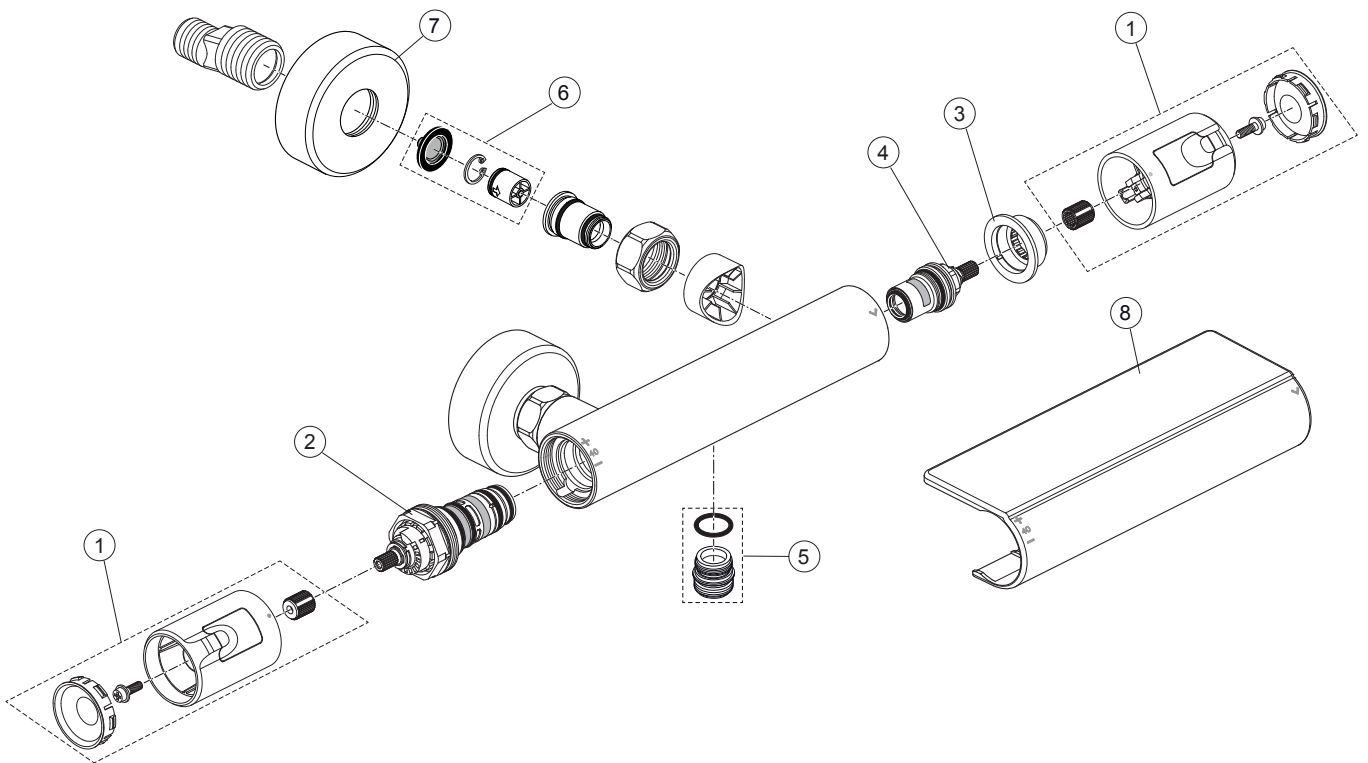

# Ceratherm T50 A7214..

Ideal Standard

Produced from: Dez. 2019

Shower Thermostat  
chrome **A7214AA**

Pos.	Description	Part-Number	Qty.	Pos.	Description	Part-Number	Qty.
1	Handle cpl.	<b>A 861 382 AA</b>	1 Set				
2	Thermostatic Cartridge cpl.	<b>A 861 371 NU</b>	1 pcs				
3	Stopping	<b>A 861 373 NU</b>	1 pcs				
4	Cartridge G1/2 180° cpl.	<b>A 861 245 NU*</b>	1 Set				
5	Nipple G1/2 outside cpl.	<b>A 861 374 NU</b>	1 Set				
6	Non-return valve	<b>A 861 372 NU</b>	1 Set				
7	Escutcheon	<b>B 960 242 AA</b>	1 pcs				
8	Warp over shelf	<b>A 7215 AA</b>	1 pcs				

*\*Universal set (not all parts needed)*