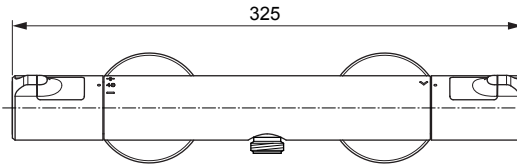

# Ceratherm T50 A7214..

Ideal Standard

Produced from: Dez. 2019

Shower Thermostat  
chrome **A7214AA**

Pos.	Description	Part-Number	Qty.	Pos.	Description	Part-Number	Qty.
1	Handle cpl.	<b>A 861 382 AA</b>	1 Set				
2	Thermostatic Cartridge cpl.	<b>A 861 371 NU</b>	1 pcs				
3	Stopping	<b>A 861 373 NU</b>	1 pcs				
4	Cartridge G1/2 180° cpl.	<b>A 861 245 NU*</b>	1 Set				
5	Nipple G1/2 outside cpl.	<b>A 861 374 NU</b>	1 Set				
6	Non-return valve	<b>A 861 372 NU</b>	1 Set				
7	Escutcheon	<b>B 960 242 AA</b>	1 pcs				
8	Warp over shelf	<b>A 7215 AA</b>	1 pcs				