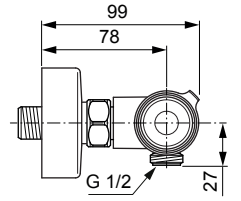

# Ceratherm T50 A7214..

Ideal Standard

Produced from: Dez. 2019

Shower Thermostat  
chrome **A7214AA**

Pos.	Description	Part-Number	Qty.	Pos.	Description	Part-Number	Qty.
1	Handle cpl.	<b>A 861 382 AA</b>	1 Set				
2	Thermostatic Cartridge cpl.	<b>A 861 371 NU</b>	1 pcs				
3	Stopping	<b>A 861 373 NU</b>	1 pcs				
4	Cartridge G1/2 180° cpl.	<b>A 861 245 NU*</b>	1 Set				
5	Nipple G1/2 outside cpl.	<b>A 861 374 NU</b>	1 Set				
6	Non-return valve	<b>A 861 372 NU</b>	1 Set				
7	Escutcheon	<b>B 960 242 AA</b>	1 pcs				
8	Warp over shelf	<b>A 7215 AA</b>	1 pcs				